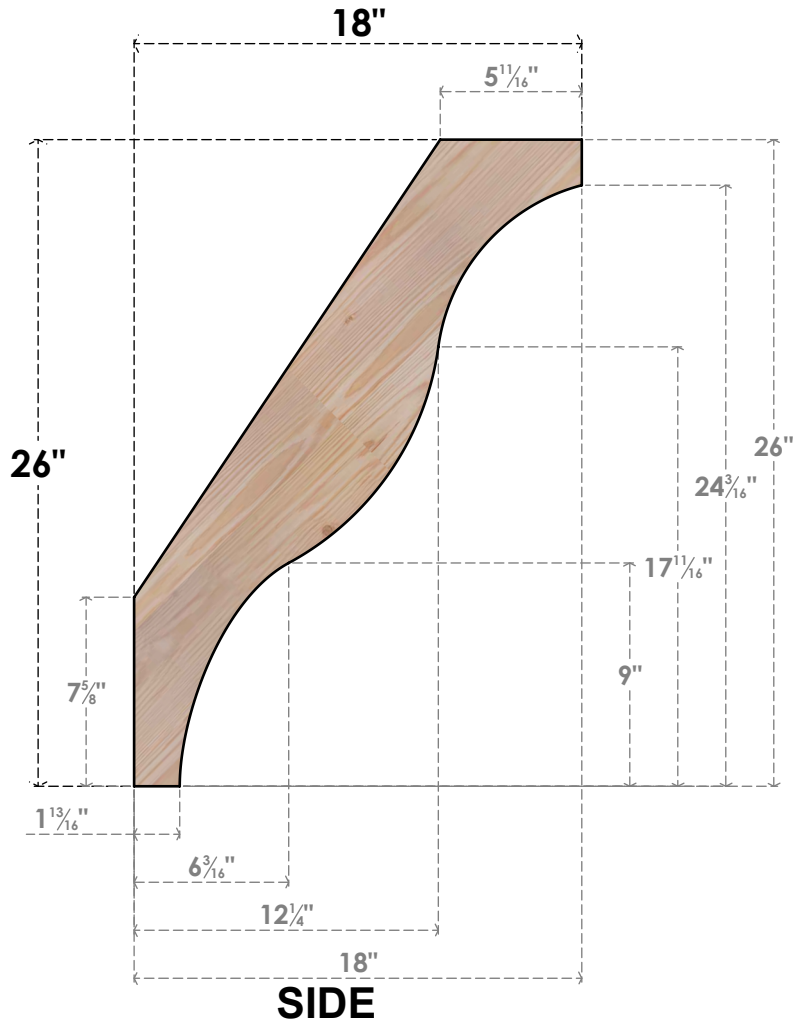

# BRC06X18X26FST00SDF

5 1/2"W X 18"D X 26"H FUNSTON SMOOTH BRACE, DOUGLAS FIR

EKENA MILLWORK  
 2300 WEST MAIN ST.  
 CLARKSVILLE, TX 75426  
 TOLL FREE: 866-607-0453  
 WWW.EKENAMILLWORK.COM

### NOTES

1. INSTALLATION TO BE COMPLETED IN ACCORDANCE WITH MANUFACTURER'S SPECIFICATIONS.
2. DRAWING MAY NOT BE TO SCALE
3. THIS DRAWING IS INTENDED FOR DESIGN AND PLANNING PURPOSES ONLY.
4. ALL INFORMATION CONTAINED HEREIN WAS CURRENT AT THE TIME OF DEVELOPMENT BUT MUST BE REVIEWED AND APPROVED BY THE PRODUCT MANUFACTURER TO BE CONSIDERED ACCURATE.
5. PRODUCTS ARE NOT KILN DRIED. THIS ITEM IS UNIQUE AND WILL CONTAIN THE NATURAL VARIATIONS THAT THE WOOD SPECIES OFFERS. THIS MAY RESULT IN VARIATIONS UP TO 1/4"